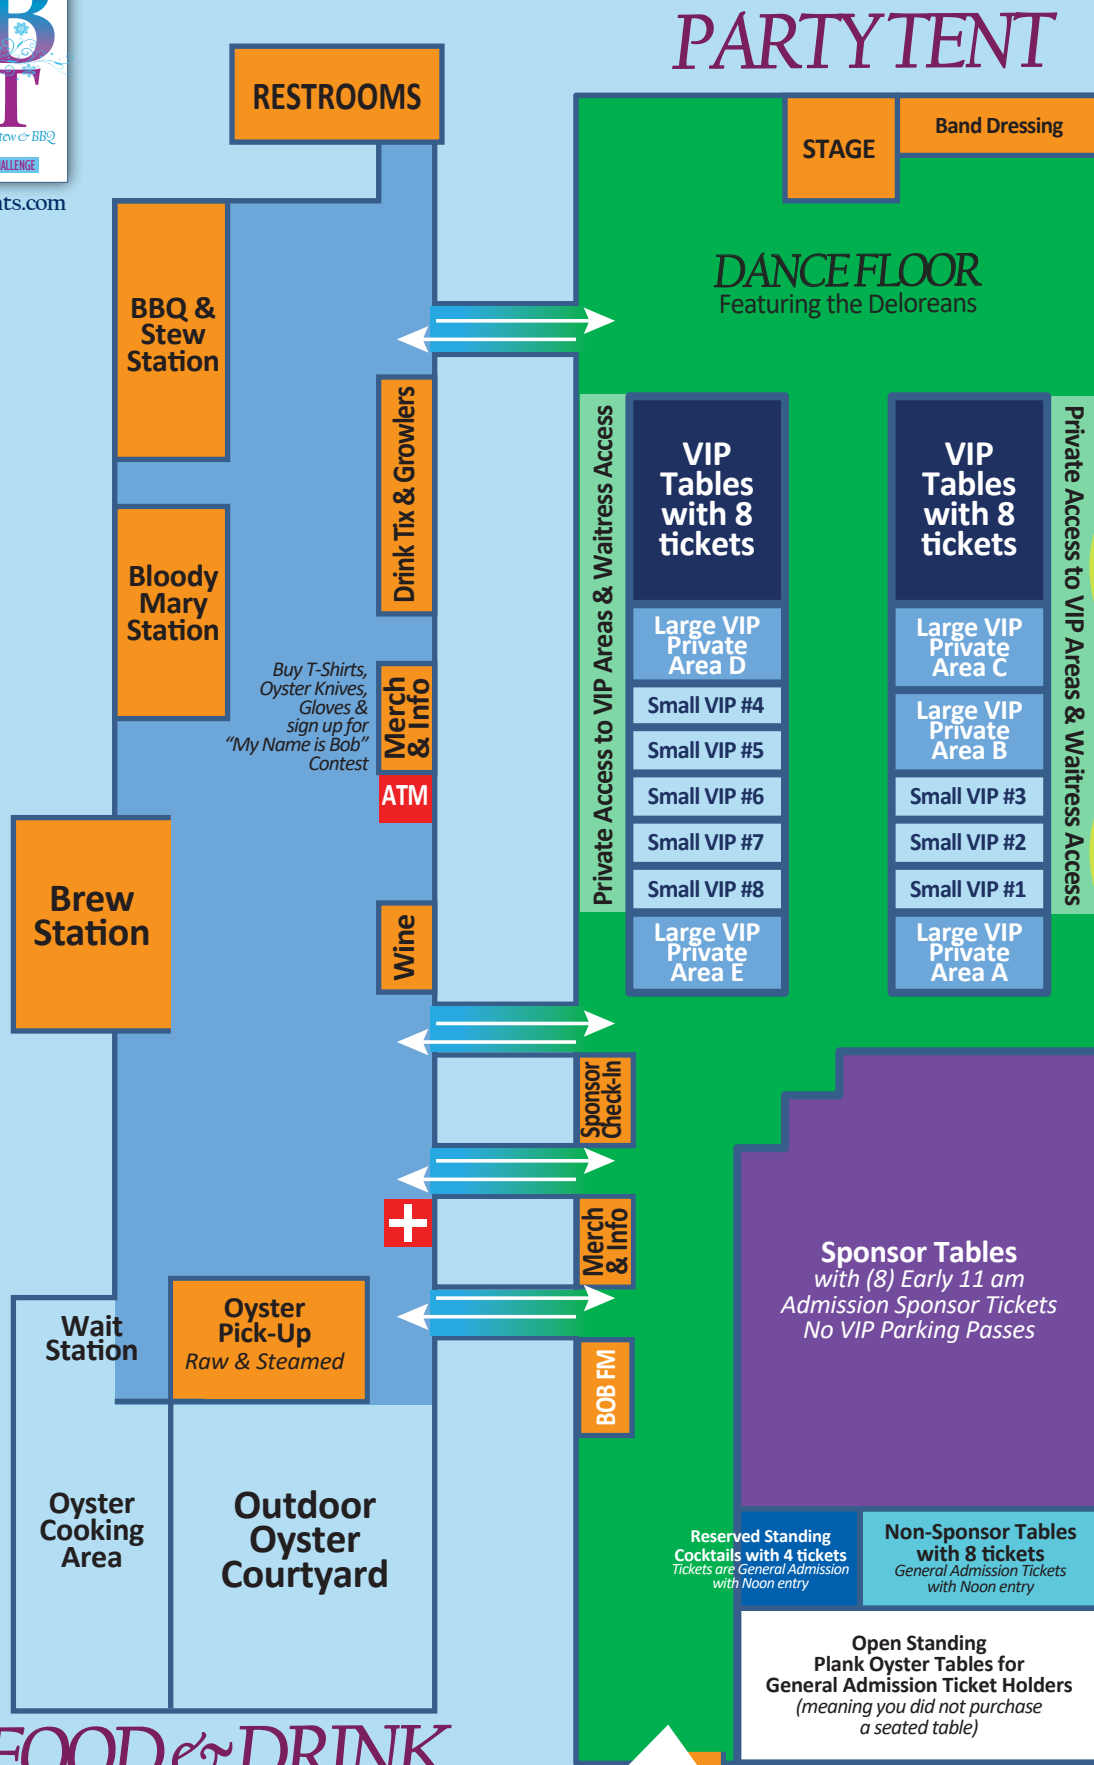

Smithfield VA Events BOB Fest & 8K Chilly BOB Roadrace

Site Layout - over 50,000 square feet of heated indoor tent space

SmithfieldVAEvents.com

PARTY TENT

STAGE

Band Dressing

DANCE FLOOR
Featuring the Deloreans

VIP Tables with 8 tickets

VIP Tables with 8 tickets

Large VIP Private Area D

Large VIP Private Area C

Small VIP #4

Large VIP Private Area B

Small VIP #5

Small VIP #3

Small VIP #6

Small VIP #2

Small VIP #7

Small VIP #1

Small VIP #8

Large VIP Private Area A

Private Access to VIP Areas & Waitress Access

Private Access to VIP Areas & Waitress Access

FOOD & DRINK TENT

RESTROOMS

BBQ & Stew Station

Bloody Mary Station

Brew Station

Wait Station

Oyster Pick-Up
Raw & Steamed

Oyster Cooking Area