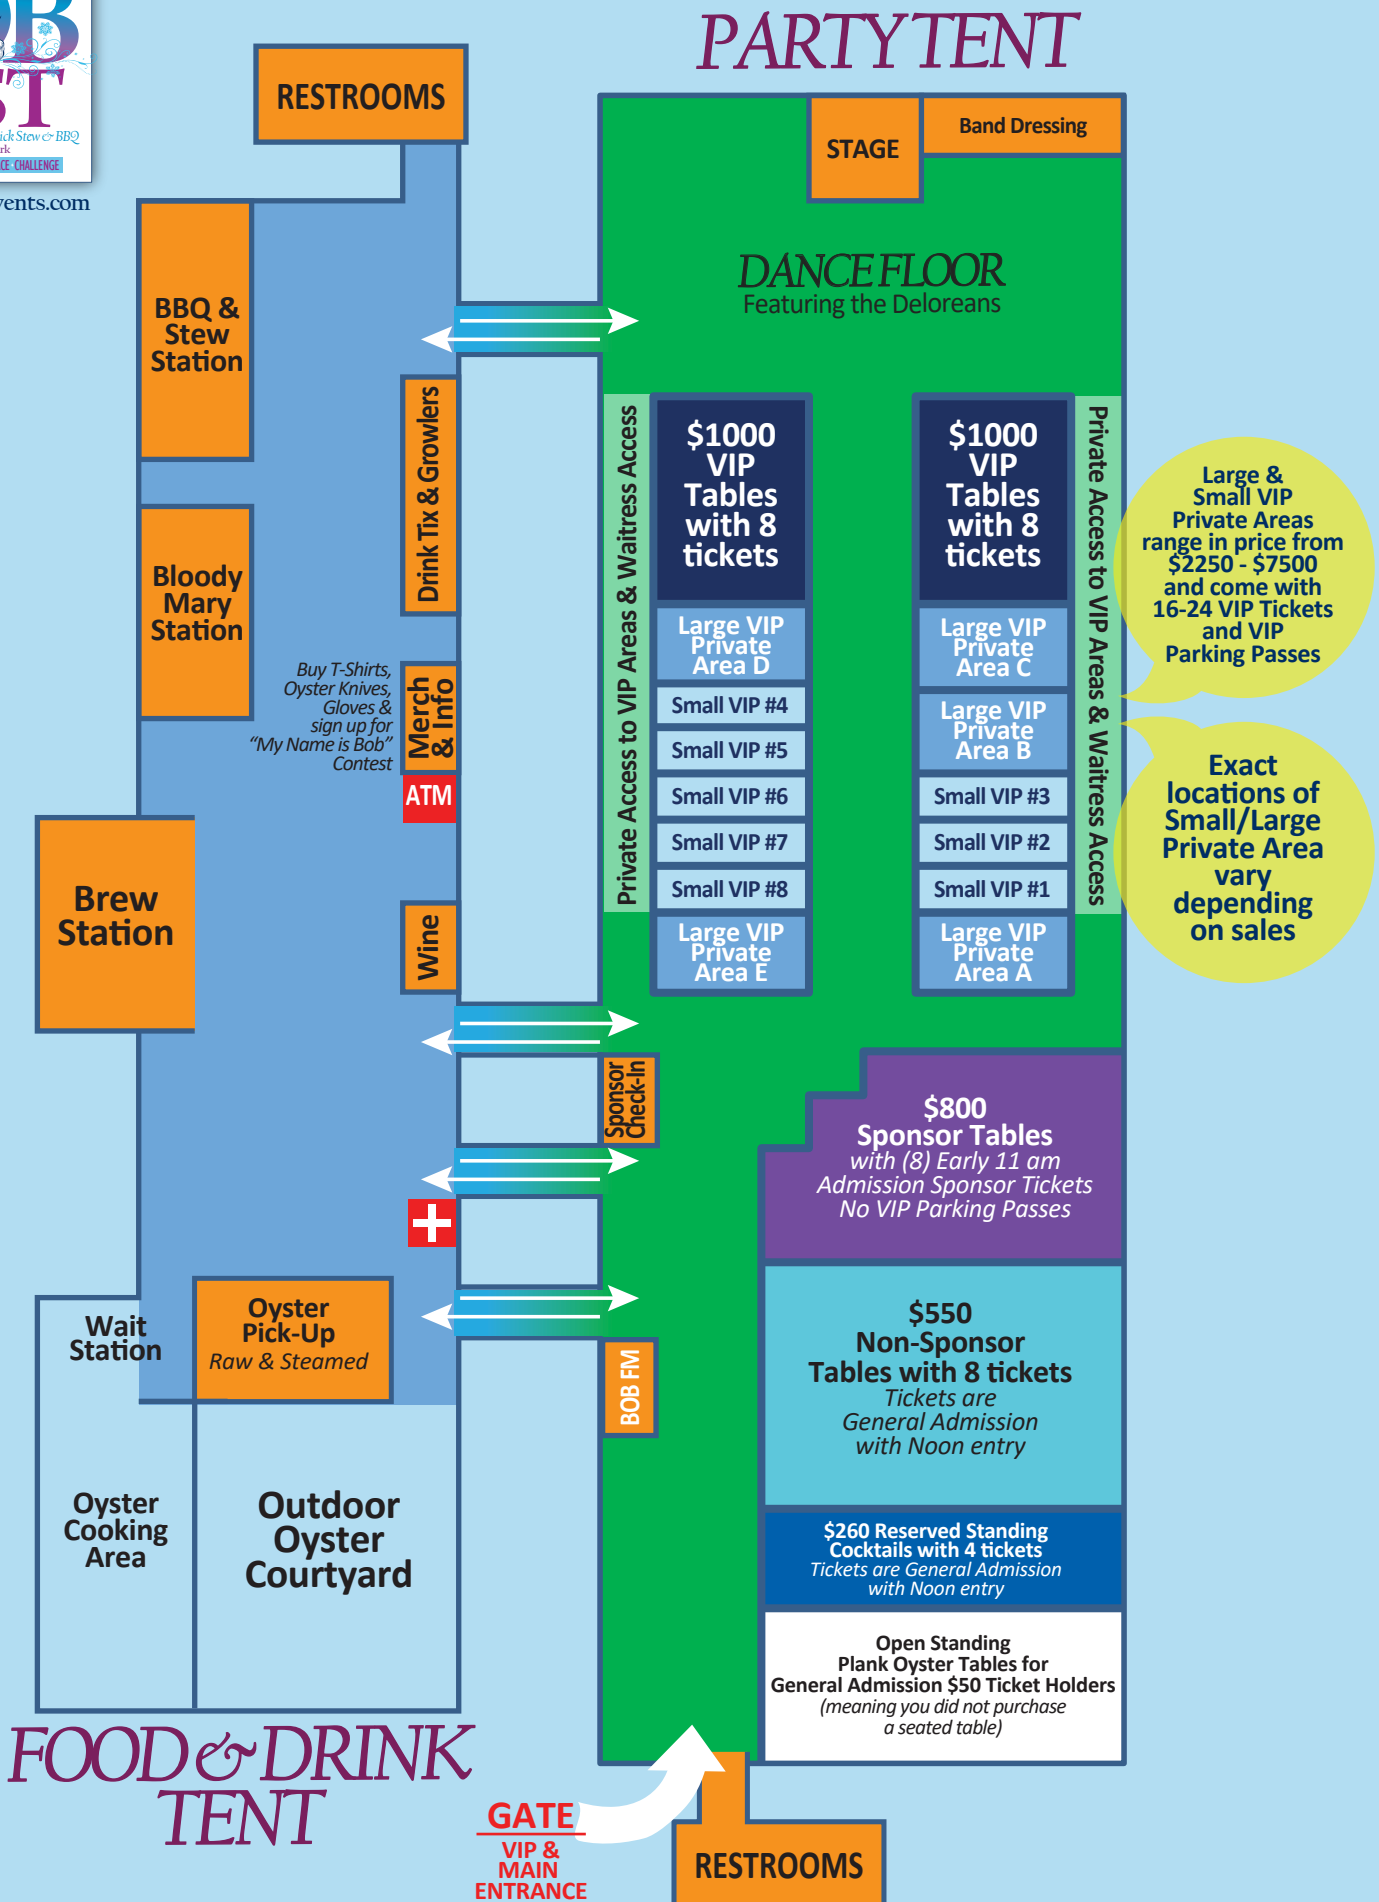

Large & Small VIP Private Areas range in price from $2250 - $7500 and come with 16-24 VIP Tickets and VIP Parking Passes

Exact locations of Small/Large Private Area vary depending on sales

PARTY TENT

FOOD & DRINK TENT

STAGE Band Dressing

DANCE FLOOR
Featuring the Deloreans

RESTROOMS

BBQ & Stew Station

Bloody Mary Station

Brew Station

Wait Station

Oyster Pick-Up
Raw & Steamed

Oyster Cooking Area

Outdoor Oyster Courtyard

Drink Tix & Growlers

Merch & Info
ATM

Wine

Sponsor Check-In

BOB FM

$1000
VIP
Tables
with 8
tickets

Large VIP Private Area D
Small VIP #4
Small VIP #5
Small VIP #6
Small VIP #7
Small VIP #8

Large VIP Private Area E

$1000
VIP
Tables
with 8
tickets

Large VIP Private Area C
Large VIP Private Area B
Small VIP #3
Small VIP #2
Small VIP #1

Large VIP Private Area A

$800
Sponsor Tables
with (8) Early 11 am
Admission Sponsor Tickets
No VIP Parking Passes

$550
Non-Sponsor
Tables with 8 tickets
Tickets are
General Admission
with Noon entry

$260 Reserved Standing
Cocktails with 4 tickets
Tickets are General Admission
with Noon entry

Open Standing
Plank Oyster Tables for
General Admission $50 Ticket Holders
(meaning you did not purchase
a seated table)

GATE
VIP &
MAIN
ENTRANCE

RESTROOMS