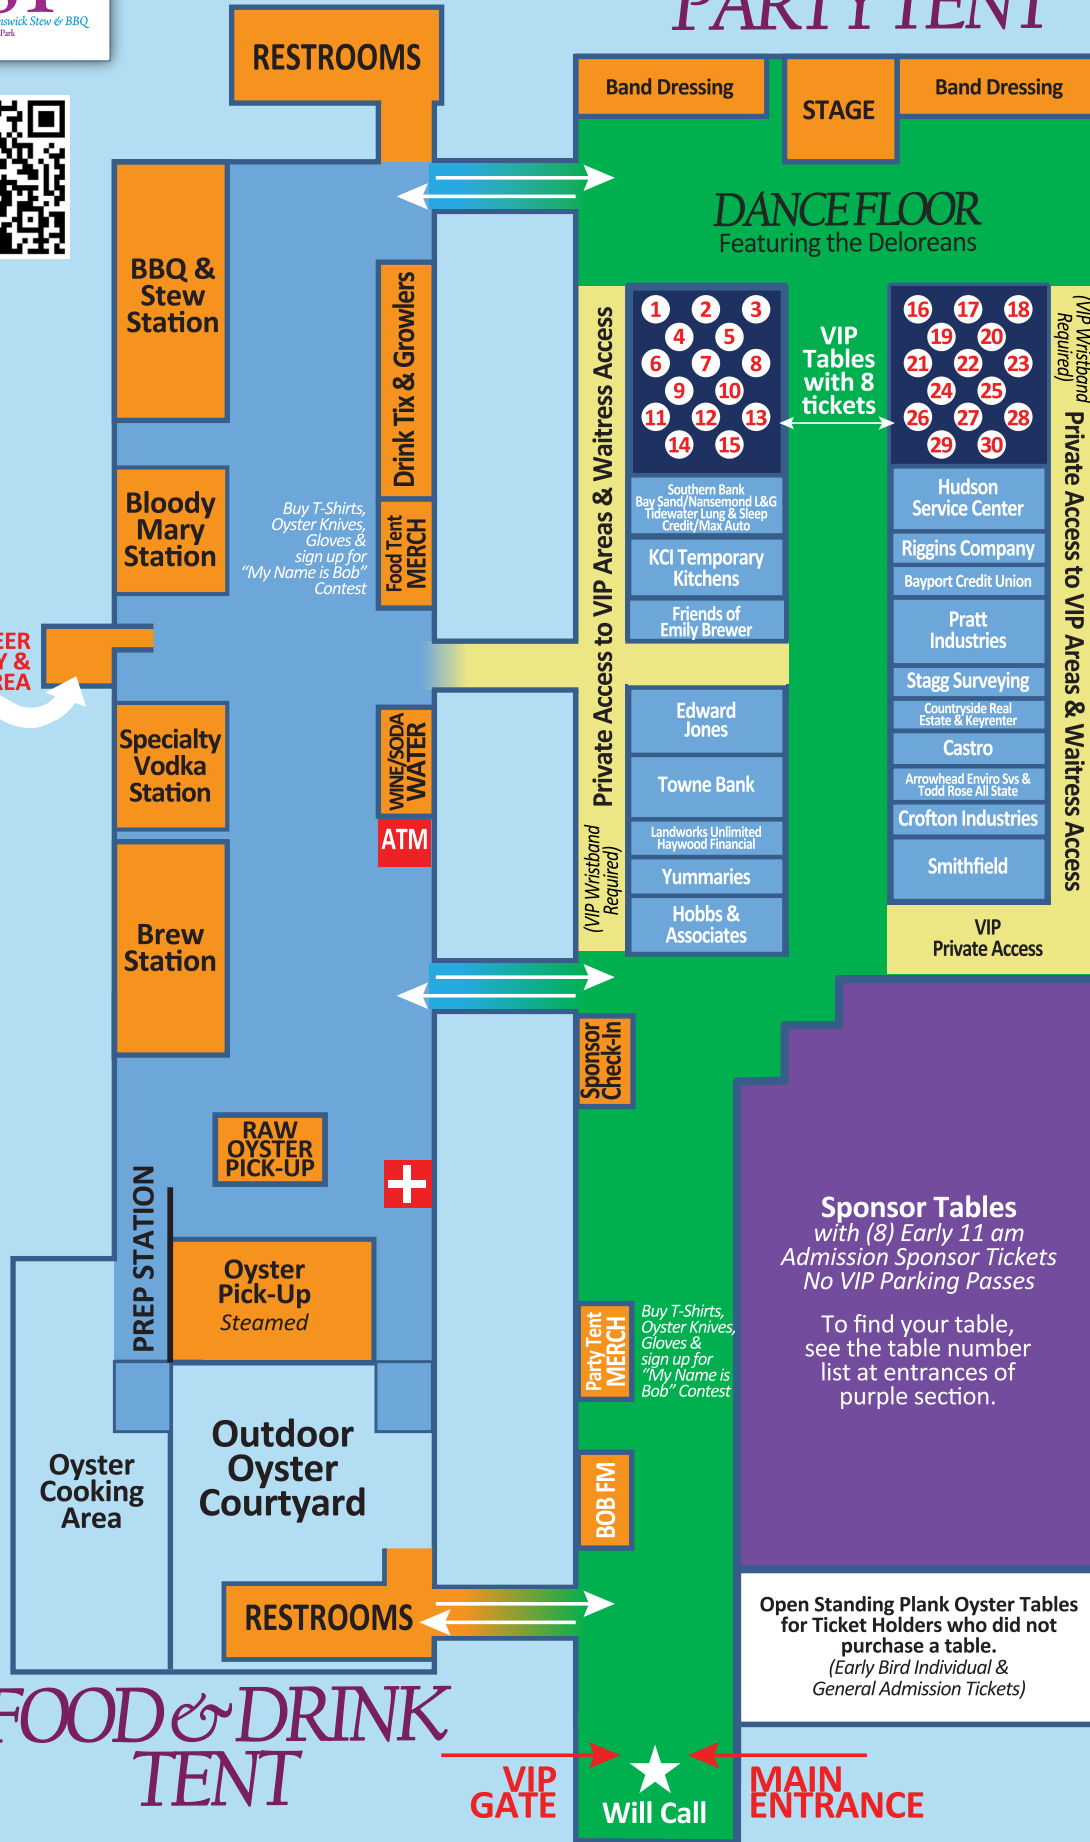

VOLUNTEER ENTRY & HOLDING AREA